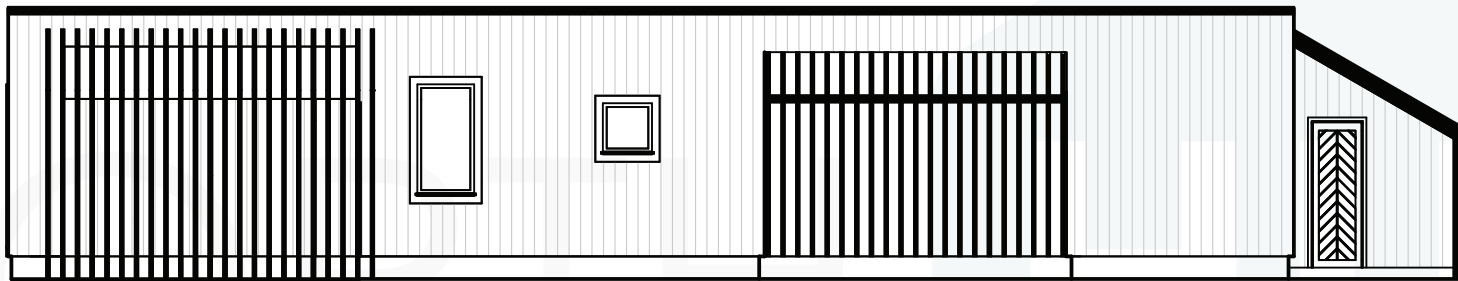

A

AINO

0m 1 2 3 4m
1:100
A4
PRINT IN ACTUAL SIZE

NORTH **HUS**