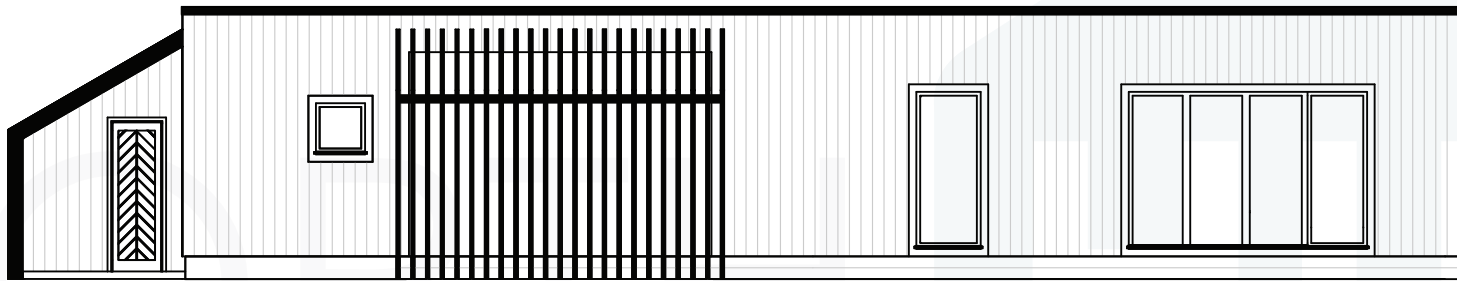

C

AINO

0m 1 2 3 4m

1:100
A4

PRINT IN ACTUAL SIZE

NORTH HUS