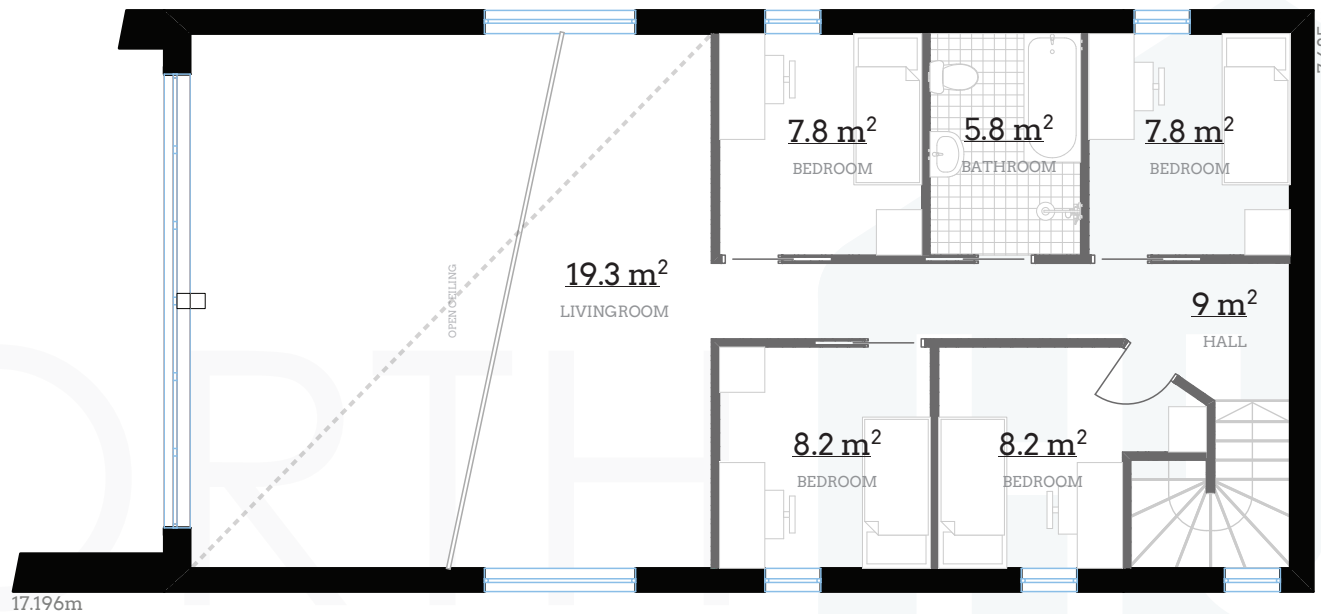

An open ceiling above the living room and kitchen accentuates the openness.

FOSS 1.5 houses six bedrooms, two bathrooms, rooms for storage and maintenance, an open living room and kitchen area, and an inside balcony that provides space for a second living room.

I FLOOR

- Bedrooms: **6**
- Bathrooms: **2**
- I floor UA: **96.4m²**
- I floor BOA: **102.9m²**
- II floor UA: **66.1m²**
- II floor BOA: **73.6m²**
- Total UA: **162.5m²**
- Total BOA: **176.5m²**
- Ceiling height: **2.7m**
- Ridge height: **7.8m**
- Roof angle: **40°**

II FLOOR

FOSS 1.5

Bedrooms: **6**
Bathrooms: **2**
I floor UA: **96.4m²**
I floor BOA: **102.9m²**
II floor UA: **66.1m²**
II floor BOA: **73.6m²**
Total UA: **162.5m²**
Total BOA: **176.5m²**
Ceiling height: **2.7m**
Ridge height: **7.8m**
Roof angle: **40°**

PRINT IN ACTUAL SIZE

NORTH  HUS

D

FOSS 1.5

0m 1 2 3 4m

1:100
A4

PRINT IN ACTUAL SIZE

NORTH  HUS