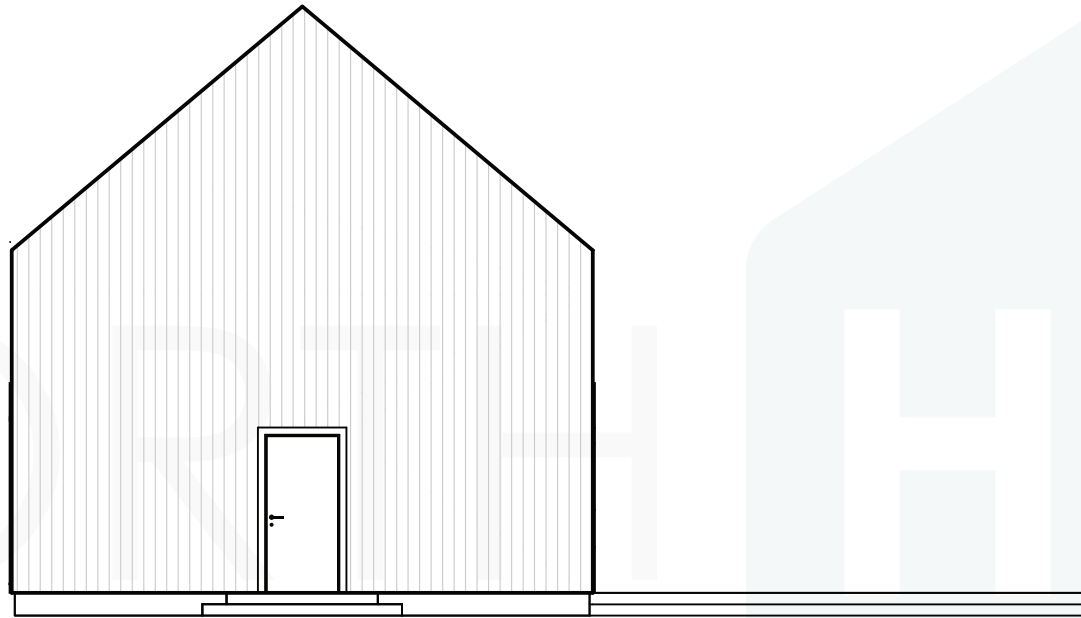

A

FOSS 1.5

0m 1 2 3 4m

1:100
A4

PRINT IN ACTUAL SIZE

NORTH HUS