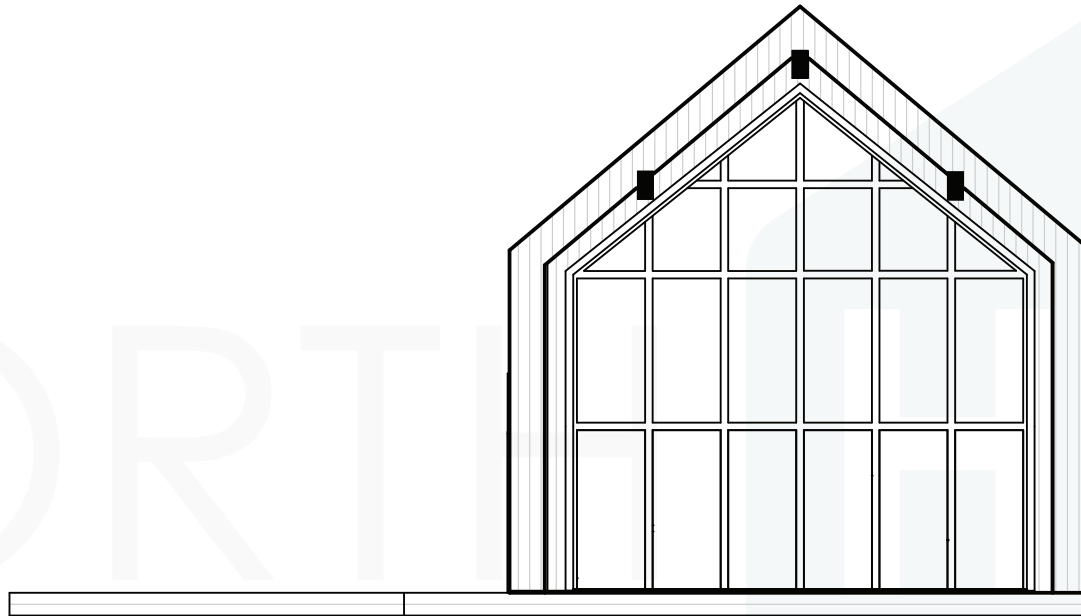

C

FOSS 1.5

0m 1 2 3 4m

1:100
A4

PRINT IN ACTUAL SIZE

NORTH HUS