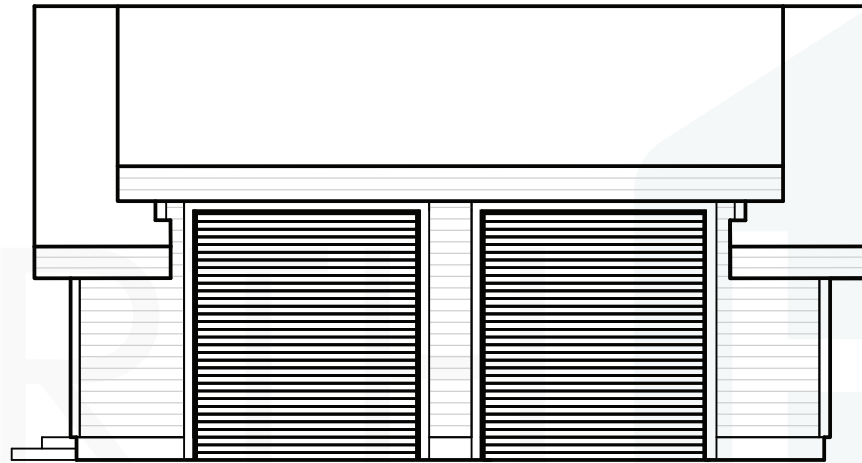

TOMMY

 Purde 19-11, 50106
 Tartu, Tartumaa
 Estonia

NORTH  HUS

 +372 56 629 768
 info@northhus.com
 www.northhus.com

TOMMY

TOMMY is a simple garage with a "big belly". Its key feature is the maximum open space, so you can fit everything you need just how you like it. The doors are intentionally 3 metres high to maximize the full potential of the building and let in even bigger vehicles (motor homes, tractors, etc.). Tommy can fit a lot of stuff, still being compact from the outside.

TOMMY fits well with the house model **ANNIKA**.

I floor UA : **72m²**
I floor BOA : **72m²**
Ridge height : **5.7m**
Roof angle : **35°**

0m 1 2 3 4m

1:100
A4

PRINT IN ACTUAL SIZE

A

TOMMY

0m 1 2 3 4m