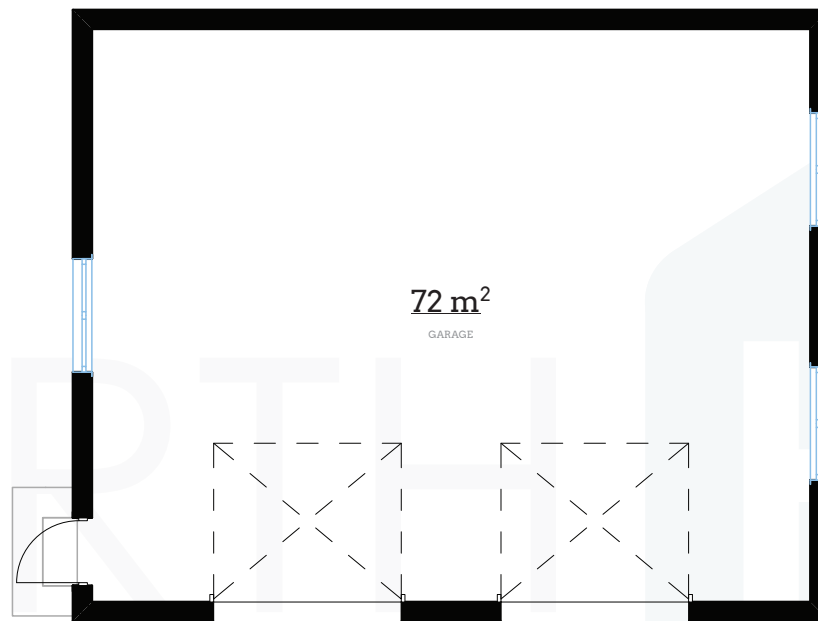

TOMMY

 Purde 19-11, 50106
 Tartu, Tartumaa
 Estonia

NORTH  HUS

 +372 56 629 768
 info@northhus.com
 www.northhus.com

TOMMY

TOMMY is a simple garage with a "big belly". Its key feature is the maximum open space, so you can fit everything you need just how you like it. The doors are intentionally 3 metres high to maximize the full potential of the building and let in even bigger vehicles (motor homes, tractors, etc.). Tommy can fit a lot of stuff, still being compact from the outside.

TOMMY fits well with the house model **ANNIKA**.

I floor UA : **72m²**
I floor BOA : **72m²**
Ridge height : **5.7m**
Roof angle : **35°**

0m 1 2 3 4m

1:100
A4

PRINT IN ACTUAL SIZE

A

TOMMY

0m 1 2 3 4m

NORTH  HUS

C

TOMMY

0m 1 2 3 4m

1:100
A4

PRINT IN ACTUAL SIZE

NORTH  HUS

D

TOMMY

0m 1 2 3 4m

1:100
A4

PRINT IN ACTUAL SIZE

NORTH  HUS